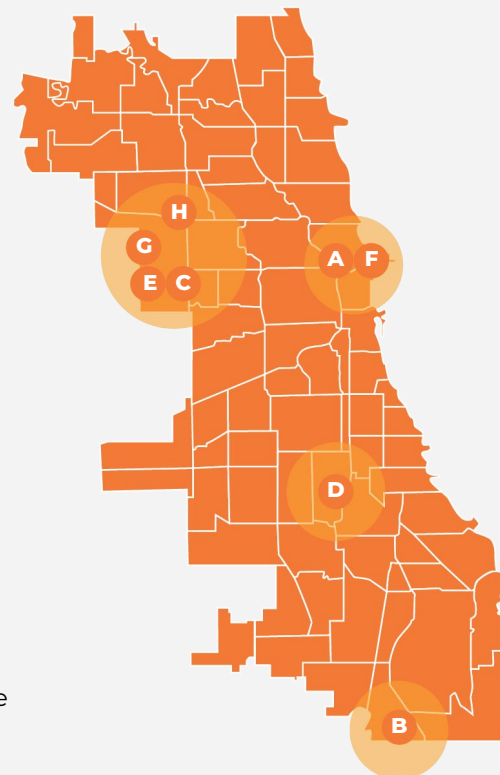

9,980*

Students received dental exams (2,557 follow-up visits completed)

89%
Entered higher education

89%
Passed all their classes

6,522

Students served

8,837*

Students received eyes exams (2,682 received new glasses)

*2010-2022

LOCATIONS

- A** Cabrini-Green (March 2001)
- B** Altgeld-Murray (September 2005)
- C** Austin (September 2007)
- D** Englewood (October 2008)
- E** ME/Austin Elementary School* (August 2015)
- F** iCity Enrichment Center (October 2019)
- G** ME/Austin Middle School* (August 2020)
- H** North Austin (March 2023)

* The Moving Everest Charter School and By The Hand - ME are separate entities at the same location.