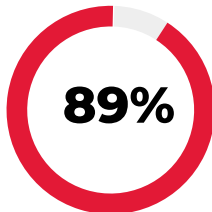

Our students are learning to find their own Power of One, serving as role models and leaders in their communities.

2001-2022 IMPACT

79%
Professed faith in Christ

98%
Graduated high school

891,806

Nutritious meals served

9,980*

Students received dental exams (2,557 follow-up visits completed)

89%
Entered higher education

89%
Passed all their classes

6,522

Students served

8,837*

Students received eyes exams (2,682 received new glasses)